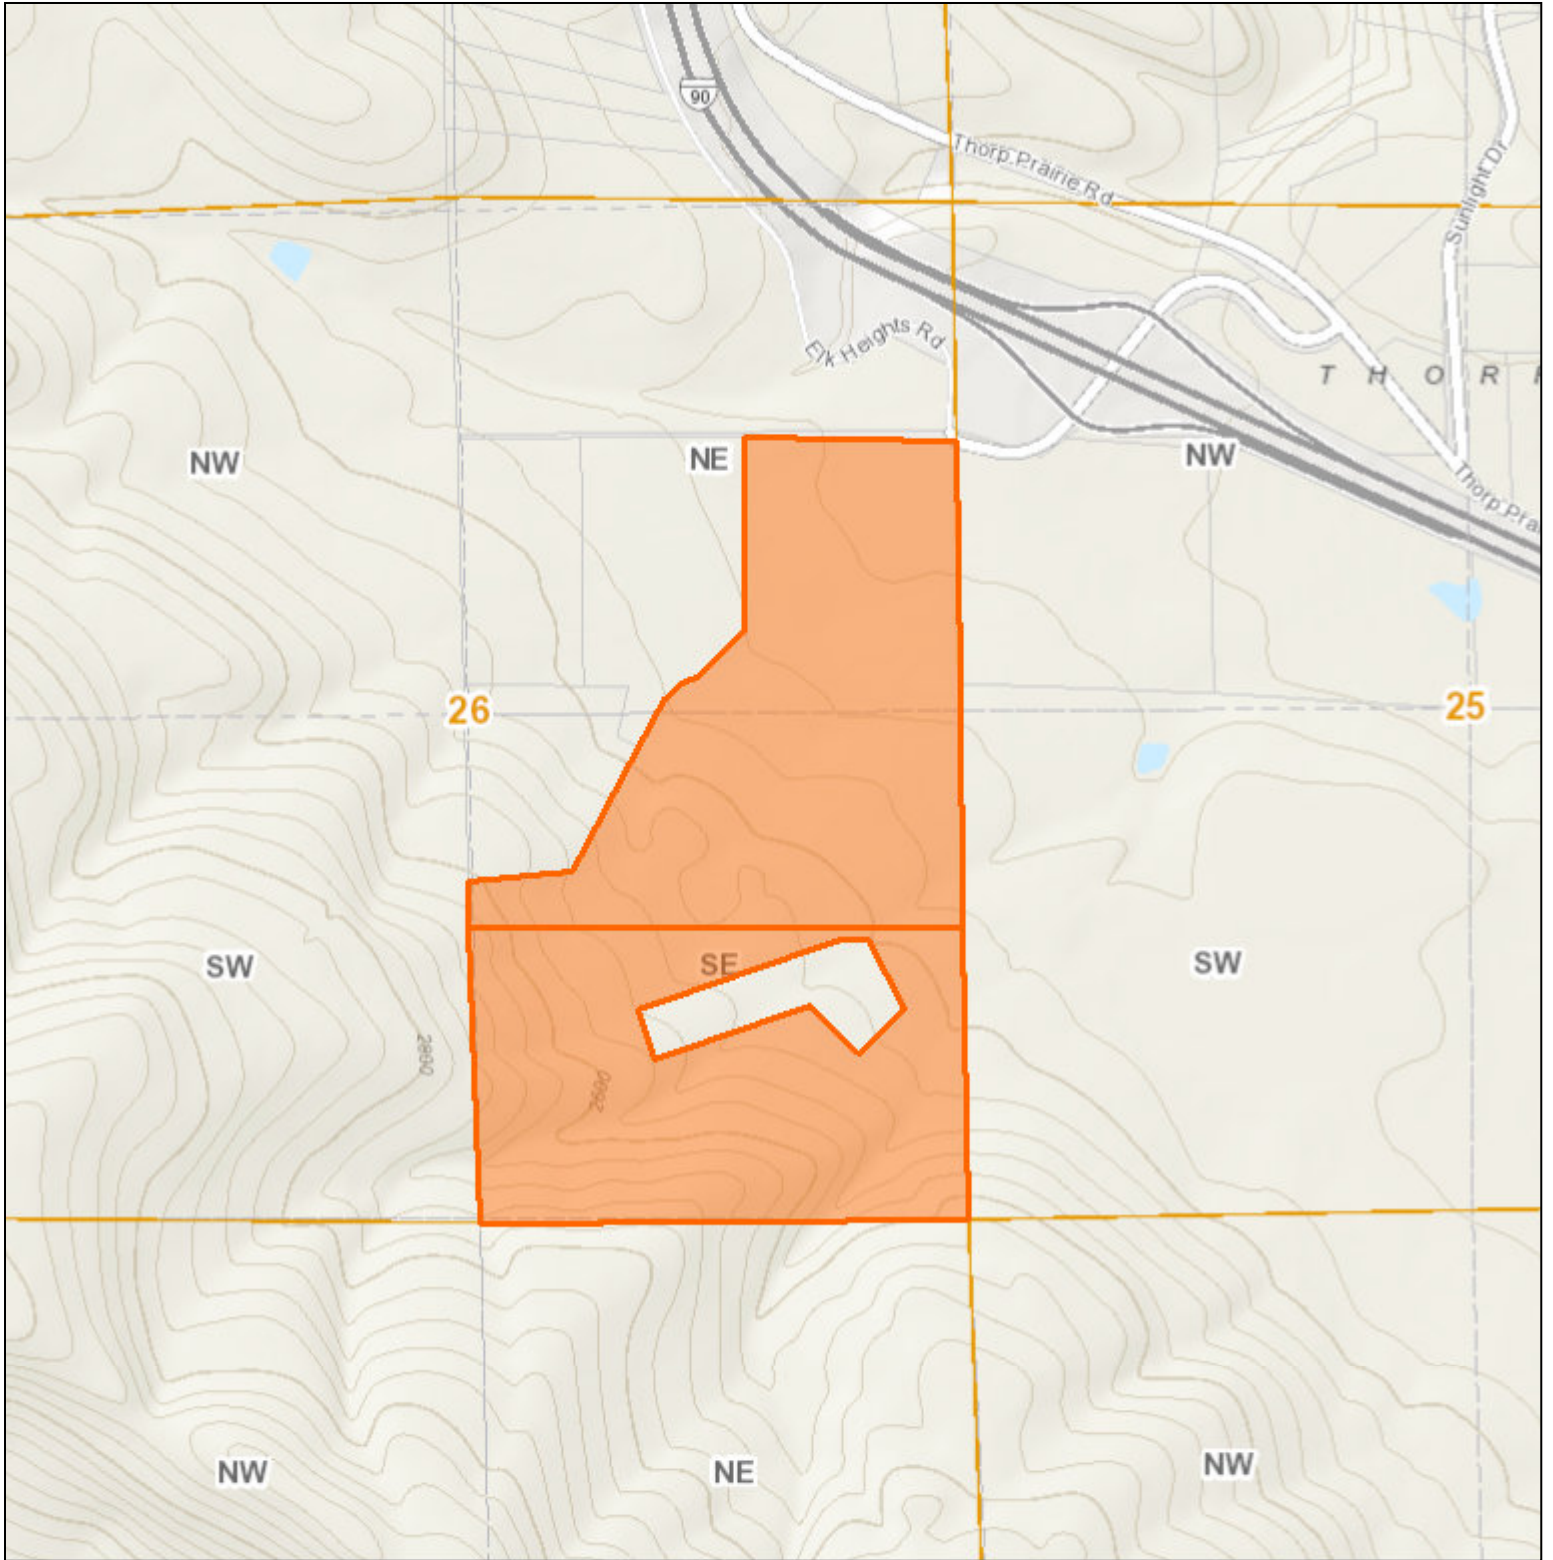

331 ELK HEIGHTS RD

Date: 6/12/2015

1 inch = 1,505 feet
Relative Scale 1:18,056

Disclaimer:
Kittitas County makes every effort to produce and publish the most current and accurate information possible. No warranties, expressed or implied, are provided for the data, its use, or its interpretation. Kittitas County does not guarantee the accuracy of the material contained herein and is not responsible for any use, misuse or representations by others regarding this information or its derivatives.